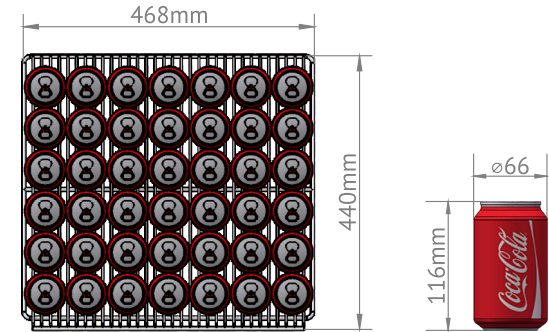

Pack-out For
CS-360

CS-360 Pack-out Capacity

Inside Dimension(WxDxH)	484×480×1371mm/19.1"x18.9"x54.0"inch
Outside Dimension(WxDxH)	577x605x1981mm/22.7"x23.8"x78.0"inch
Shelf Dimension(WxD)	468x440mm/18.43"x17.32"inch
330 ml Cola Can (WxH)	66x116mm/2.6"x4.57"inch

Facing	Depth	Rows	Total
7	6	10	420

CS-360 Pack-out Capacity

Inside Dimension(WxDxH)	484×480×1371mm/19.1"x18.9"x54.0"inch
Outside Dimension(WxDxH)	577x605x1981mm/22.7"x23.8"x78.0"inch
Shelf Dimension(WxD)	468x440mm/18.43"x17.32"inch
250 ml Red Bull Can (WxH)	53x133mm/2.09"x5.24"inch

Facing	Depth	Rows	Total
8	8	9	576

THANK YOU