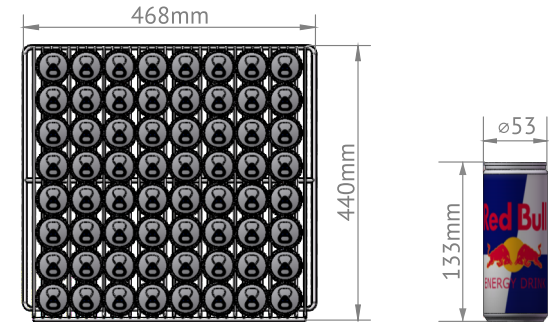

Pack-out For
CS-360

CS-360 Pack-out Capacity

Inside Dimension(WxDxH)	484×480×1371mm/19.1"x18.9"x54.0"inch
Outside Dimension(WxDxH)	577x605x1981mm/22.7"x23.8"x78.0"inch
Shelf Dimension(WxD)	468x440mm/18.43"x17.32"inch
330 ml Cola Can (WxH)	66x116mm/2.6"x4.57"inch

Facing	Depth	Rows	Total
7	6	10	420

CS-360 Pack-out Capacity

Inside Dimension(WxDxH)	484×480×1371mm/19.1"x18.9"x54.0"inch
Outside Dimension(WxDxH)	577x605x1981mm/22.7"x23.8"x78.0"inch
Shelf Dimension(WxD)	468x440mm/18.43"x17.32"inch
250 ml Red Bull Can (WxH)	53x133mm/2.09"x5.24"inch

Facing	Depth	Rows	Total
8	8	9	576

THANK YOU