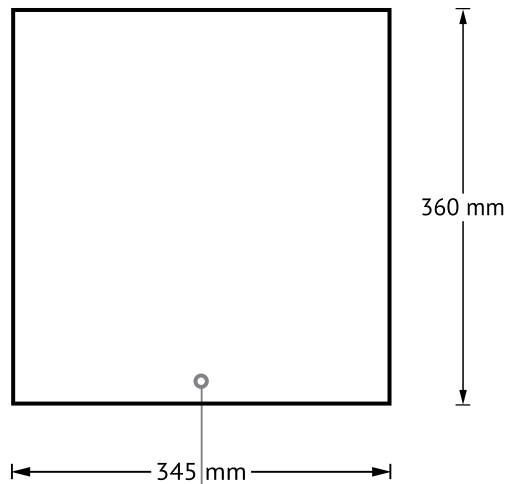

Top

Sides

Glass Door

- Colours: CMYK or PANTONE, please specify PANTONE No. if any
Resolution: 300 DPI. Formats: Photoshop, Illustrator in original created version including layers.
- Please create high-resolution design in Total dimensions, without bleed difference.
- Please don't place any important elements in any invisible areas.