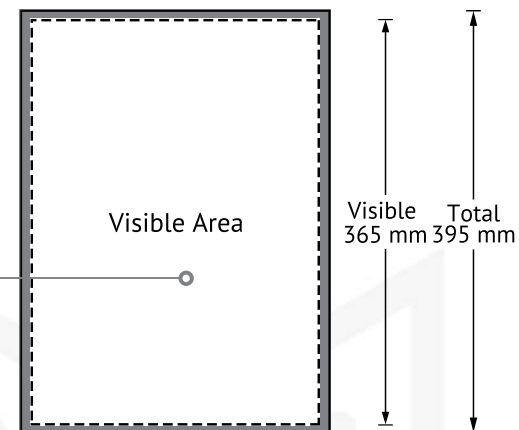

Top

Sides

Glass Door

- Colours: CMYK or PANTONE, please specify PANTONE No. if any
Resolution: 300 DPI. Formats: Photoshop, Illustrator in original created version including layers.
- Please create high-resolution design in Total dimensions, without bleed difference.
- Please don't place any important elements in any invisible areas.