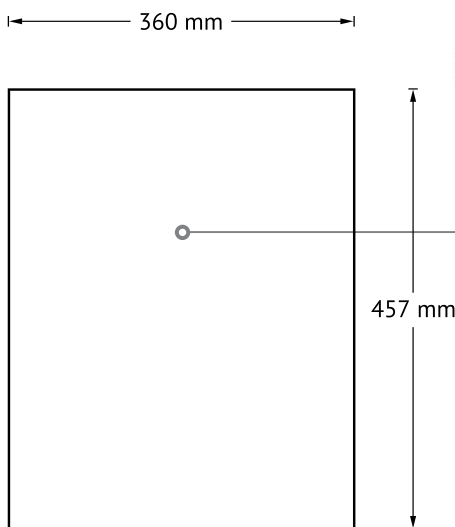

Top

Sides

Glass Door

- Colours: CMYK or PANTONE, please specify PANTONE No. if any
Resolution: 300 DPI. Formats: Photoshop, Illustrator in original created version including layers.
- Please create high-resolution design in Total dimensions, without bleed difference.
- Please don't place any important elements in any invisible areas.