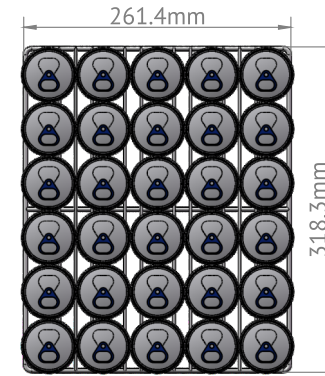

Pack-Out For

T-25

T-25 Pack-Out Capacity

Inside Dimension(WxDxH)	270x325x382mm/10.63"x5.71"x15.04"inch
Outside Dimension(WxDxH)	350x365x462mm/13.78"x14.37"x18.19"inch
Shelf Dimension(WxD)	270x140mm/10.63"x5.51"inch
330 ml Cola Can (WxH)	66x116mm/2.6"x4.57"inch

Facing	Rows	Total
4	2	28

T-25 Pack-Out Capacity	
Inside Dimension(WxDxH)	270x325x382mm/10.63"x5.71"x15.04"inch
Outside Dimension(WxDxH)	350x365x462mm/13.78"x14.37"x18.19"inch
Shelf Dimension(WxD)	270x140mm/10.63"x5.51"inch
250 ml Red Bull Can (WxH)	53x133mm/2.09"x5.24"inch

Facing	Rows	Total
5	2	40

THANK YOU