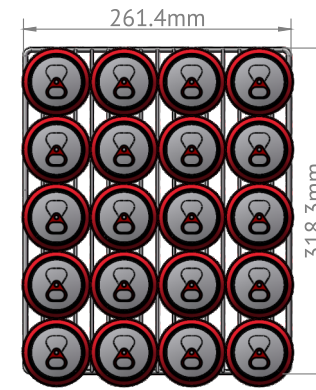

Pack-Out For

T-25

T-25 Pack-Out Capacity

Inside Dimension(WxDxH)	270x325x382mm/10.63"x5.71"x15.04"inch
Outside Dimension(WxDxH)	350x365x462mm/13.78"x14.37"x18.19"inch
Shelf Dimension(WxD)	270x140mm/10.63"x5.51"inch
330 ml Cola Can (WxH)	66x116mm/2.6"x4.57"inch

Facing	Rows	Total
4	2	28

T-25 Pack-Out Capacity	
Inside Dimension(WxDxH)	270x325x382mm/10.63"x5.71"x15.04"inch
Outside Dimension(WxDxH)	350x365x462mm/13.78"x14.37"x18.19"inch
Shelf Dimension(WxD)	270x140mm/10.63"x5.51"inch
250 ml Red Bull Can (WxH)	53x133mm/2.09"x5.24"inch

Facing	Rows	Total
5	2	40

THANK YOU