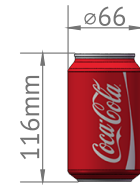

Pack-Out For

T-25

T-25 Pack-Out Capacity

Inside Dimension(WxDxH)	270x325x382mm/10.63"x5.71"x15.04"inch
Outside Dimension(WxDxH)	350x365x462mm/13.78"x14.37"x18.19"inch
Shelf Dimension(WxD)	270x140mm/10.63"x5.51"inch
330 ml Cola Can (WxH)	66x116mm/2.6"x4.57"inch

Facing	Rows	Total
4	2	28

T-25 Pack-Out Capacity	
Inside Dimension(WxDxH)	270x325x382mm/10.63"x5.71"x15.04"inch
Outside Dimension(WxDxH)	350x365x462mm/13.78"x14.37"x18.19"inch
Shelf Dimension(WxD)	270x140mm/10.63"x5.51"inch
250 ml Red Bull Can (WxH)	53x133mm/2.09"x5.24"inch