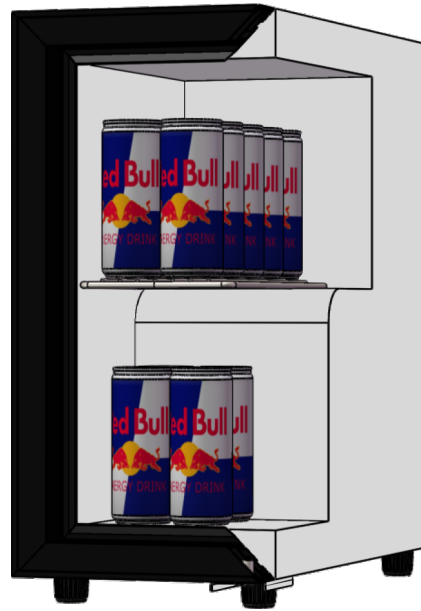

## Pack-out For T-12

T-12 Pack-out Capacity	
Inside Dimension(WxDxH)	140x273x397mm/5.5"x10.7"x15.6"inch
Outside Dimension(WxDxH)	226x513x510mm/8.9"x20.2"x20.0"inch
Shelf Dimension(WxD)	140x265mm/14.37"x12"inch
330 ml Cola Can (WxH)	66x116mm/2.6"x4.57"inch

Facing	Rows	Total
2	1	12
2	1	

T-12 Pack-out Capacity	
Inside Dimension(WxDxH)	140x273x397mm/5.5"x10.7"x15.6"inch
Outside Dimension(WxDxH)	226x513x510mm/8.9"x20.2"x20.0"inch
Shelf Dimension(WxD)	140x265mm/14.37"x12"inch
250 ml Red Bull Can (WxH)	53x133mm/2.09"x5.24"inch