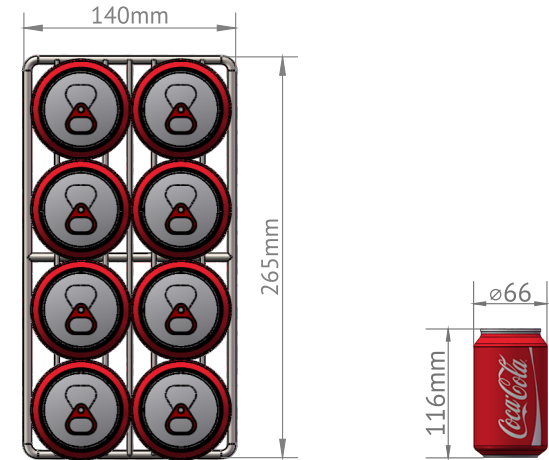

## Pack-out For T-12

T-12 Pack-out Capacity	
Inside Dimension(WxDxH)	140x273x397mm/5.5"x10.7"x15.6"inch
Outside Dimension(WxDxH)	226x513x510mm/8.9"x20.2"x20.0"inch
Shelf Dimension(WxD)	140x265mm/14.37"x12"inch
330 ml Cola Can (WxH)	66x116mm/2.6"x4.57"inch

Facing	Rows	Total
2	1	12
2	1	

T-12 Pack-out Capacity	
Inside Dimension(WxDxH)	140x273x397mm/5.5"x10.7"x15.6"inch
Outside Dimension(WxDxH)	226x513x510mm/8.9"x20.2"x20.0"inch
Shelf Dimension(WxD)	140x265mm/14.37"x12"inch
250 ml Red Bull Can (WxH)	53x133mm/2.09"x5.24"inch