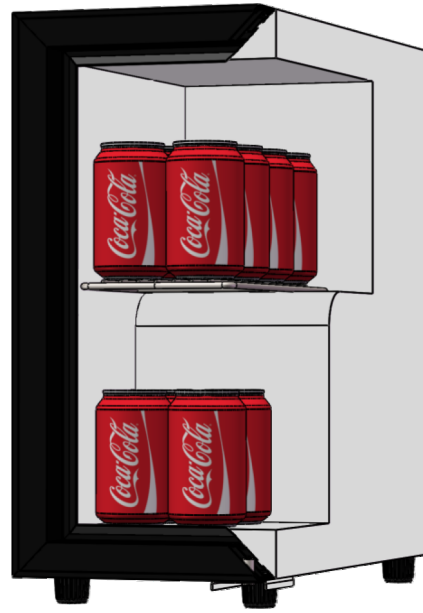

## Pack-out For T-12

T-12 Pack-out Capacity	
Inside Dimension(WxDxH)	140x273x397mm/5.5"x10.7"x15.6"inch
Outside Dimension(WxDxH)	226x513x510mm/8.9"x20.2"x20.0"inch
Shelf Dimension(WxD)	140x265mm/14.37"x12"inch
330 ml Cola Can (WxH)	66x116mm/2.6"x4.57"inch

Facing	Rows	Total
2	1	12
2	1	

T-12 Pack-out Capacity	
Inside Dimension(WxDxH)	140x273x397mm/5.5"x10.7"x15.6"inch
Outside Dimension(WxDxH)	226x513x510mm/8.9"x20.2"x20.0"inch
Shelf Dimension(WxD)	140x265mm/14.37"x12"inch
250 ml Red Bull Can (WxH)	53x133mm/2.09"x5.24"inch