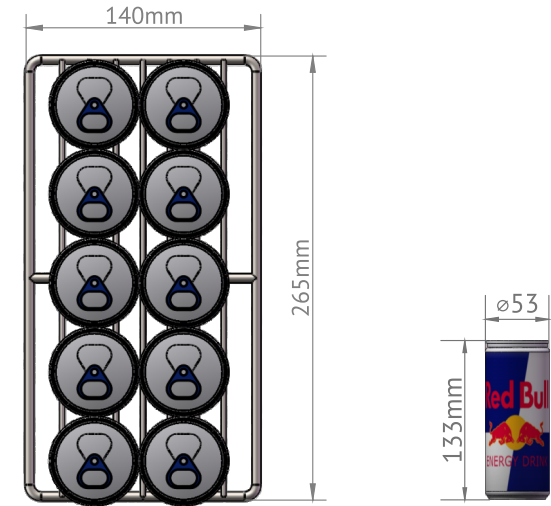

## Pack-out For T-12

T-12 Pack-out Capacity	
Inside Dimension(WxDxH)	140x273x397mm/5.5"x10.7"x15.6"inch
Outside Dimension(WxDxH)	226x513x510mm/8.9"x20.2"x20.0"inch
Shelf Dimension(WxD)	140x265mm/14.37"x12"inch
330 ml Cola Can (WxH)	66x116mm/2.6"x4.57"inch

Facing	Rows	Total
2	1	12
2	1	

T-12 Pack-out Capacity	
Inside Dimension(WxDxH)	140x273x397mm/5.5"x10.7"x15.6"inch
Outside Dimension(WxDxH)	226x513x510mm/8.9"x20.2"x20.0"inch
Shelf Dimension(WxD)	140x265mm/14.37"x12"inch
250 ml Red Bull Can (WxH)	53x133mm/2.09"x5.24"inch

Facing	Rows	Total
2	1	14
2	1	

THANK YOU