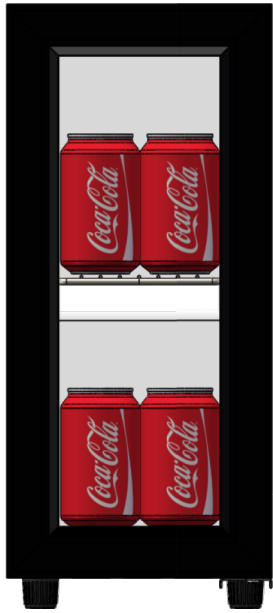

## Pack-out For T-12

T-12 Pack-out Capacity	
Inside Dimension(WxDxH)	140x273x397mm/5.5"x10.7"x15.6"inch
Outside Dimension(WxDxH)	226x513x510mm/8.9"x20.2"x20.0"inch
Shelf Dimension(WxD)	140x265mm/14.37"x12"inch
330 ml Cola Can (WxH)	66x116mm/2.6"x4.57"inch

Facing	Rows	Total
2	1	12
2	1	

T-12 Pack-out Capacity	
Inside Dimension(WxDxH)	140x273x397mm/5.5"x10.7"x15.6"inch
Outside Dimension(WxDxH)	226x513x510mm/8.9"x20.2"x20.0"inch
Shelf Dimension(WxD)	140x265mm/14.37"x12"inch
250 ml Red Bull Can (WxH)	53x133mm/2.09"x5.24"inch