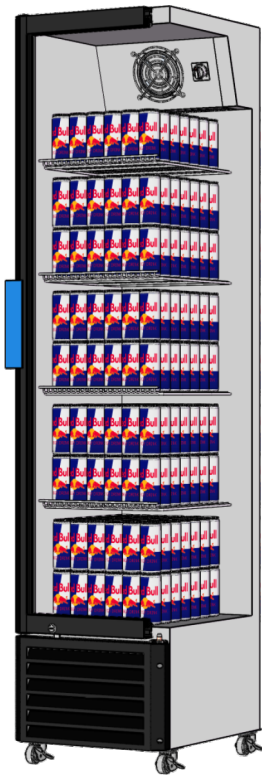

Pack-out For
CSL-260B

CSL-260B Pack-out Capacity

Inside Dimension(WxDxH)	364x452x1562mm/14.3"x17.8"x61.5"inch
Outside Dimension(WxDxH)	450x575x1985mm/17.72"x22.64"x78.15"inch
Shelf Dimension(WxD)	360x407.8mm/14.17"x16.06"inch
330 ml Cola Can (WxH)	66x116mm/2.6"x4.57"inch

Facing	Depth	Rows	Total
5	6	10	300

CSL-260B Pack-out Capacity	
Inside Dimension(WxDxH)	364x452x1562mm/14.3"x17.8"x61.5"inch
Outside Dimension(WxDxH)	450x575x1985mm/17.72"x22.64"x78.15"inch
Shelf Dimension(WxD)	360x407.8mm/14.17"x16.06"inch
250 ml Red Bull Can (WxH)	53x133mm/2.09"x5.24"inch