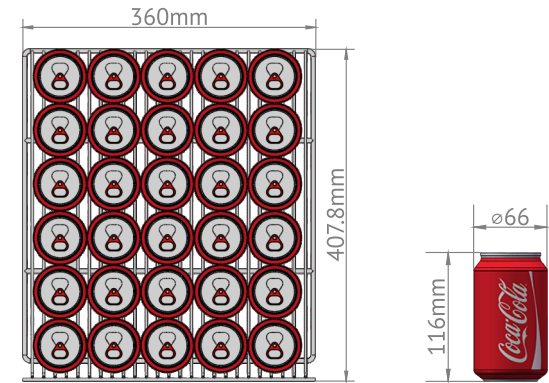

Pack-out For
CSL-260B

CSL-260B Pack-out Capacity

Inside Dimension(WxDxH)	364x452x1562mm/14.3"x17.8"x61.5"inch
Outside Dimension(WxDxH)	450x575x1985mm/17.72"x22.64"x78.15"inch
Shelf Dimension(WxD)	360x407.8mm/14.17"x16.06"inch
330 ml Cola Can (WxH)	66x116mm/2.6"x4.57"inch

Facing	Depth	Rows	Total
5	6	10	300

CSL-260B Pack-out Capacity	
Inside Dimension(WxDxH)	364x452x1562mm/14.3"x17.8"x61.5"inch
Outside Dimension(WxDxH)	450x575x1985mm/17.72"x22.64"x78.15"inch
Shelf Dimension(WxD)	360x407.8mm/14.17"x16.06"inch
250 ml Red Bull Can (WxH)	53x133mm/2.09"x5.24"inch

Facing	Depth	Rows	Total
6	7	9	378

THANK YOU