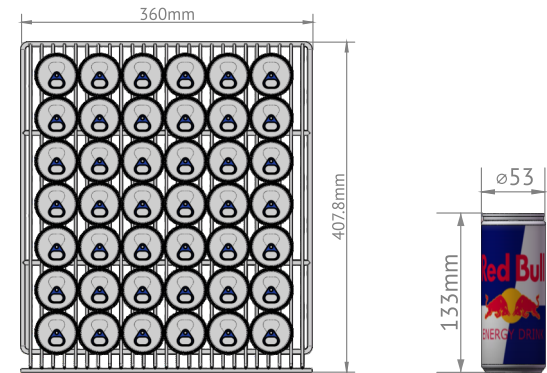

Pack-out For
CSL-260B

CSL-260B Pack-out Capacity

Inside Dimension(WxDxH)	364x452x1562mm/14.3"x17.8"x61.5"inch
Outside Dimension(WxDxH)	450x575x1985mm/17.72"x22.64"x78.15"inch
Shelf Dimension(WxD)	360x407.8mm/14.17"x16.06"inch
330 ml Cola Can (WxH)	66x116mm/2.6"x4.57"inch

Facing	Depth	Rows	Total
5	6	10	300

CSL-260B Pack-out Capacity	
Inside Dimension(WxDxH)	364x452x1562mm/14.3"x17.8"x61.5"inch
Outside Dimension(WxDxH)	450x575x1985mm/17.72"x22.64"x78.15"inch
Shelf Dimension(WxD)	360x407.8mm/14.17"x16.06"inch
250 ml Red Bull Can (WxH)	53x133mm/2.09"x5.24"inch