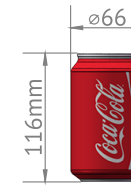

Pack-out For
CC-77A

CC-77A Pack-out Capacity	
Inside Dimension(WxH)	360x717mm/14.17"x28.23"inch
Outside Dimension(WxH)	448x1095mm/17.64"x43.11"inch
330 ml Cola Can (WxH)	66x116mm/2.6"x4.57"inch

Rows	Total
6	126

CC-77A Pack-out Capacity	
Inside Dimension(WxH)	360x717mm/14.17"x28.23"inch
Outside Dimension(WxH)	448x1095mm/17.64"x43.11"inch
250 ml Red Bull Can (WxH)	53x133mm/2.09"x5.24"inch

Rows	Total
5	160

THANK YOU