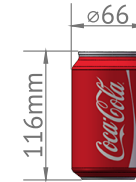

Pack-Out For

T-15

T-15 Pack-Out Capacity	
Inside Dimension(WxDxH)	495x282x156mm/19.37"x11.1"x6.14"inch
Outside Dimension(WxDxH)	573x356x270mm/22.6"x14.0"x10.6"inch
330 ml Cola Can (WxH)	66x116mm/2.6"x4.57"inch

Facing	Rows	Total
7	1	13

T-15 Pack-Out Capacity	
Inside Dimension(WxDxH)	495x282x156mm/19.37"x11.1"x6.14"inch
Outside Dimension(WxDxH)	573x356x270mm/22.6"x14.0"x10.6"inch
250 ml Red Bull Can (WxH)	53x133mm/2.09"x5.24"inch