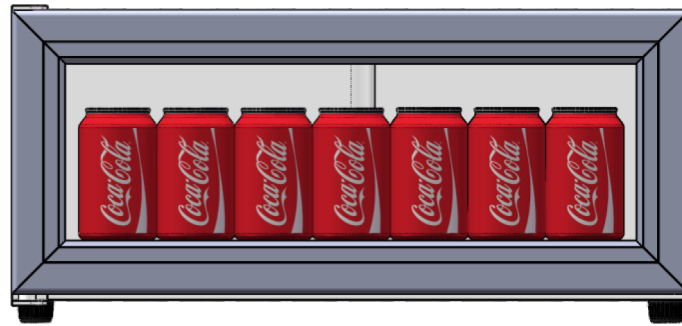

Pack-Out For

T-15

T-15 Pack-Out Capacity	
Inside Dimension(WxDxH)	495x282x156mm/19.37"x11.1"x6.14"inch
Outside Dimension(WxDxH)	573x356x270mm/22.6"x14.0"x10.6"inch
330 ml Cola Can (WxH)	66x116mm/2.6"x4.57"inch

Facing	Rows	Total
7	1	13

T-15 Pack-Out Capacity	
Inside Dimension(WxDxH)	495x282x156mm/19.37"x11.1"x6.14"inch
Outside Dimension(WxDxH)	573x356x270mm/22.6"x14.0"x10.6"inch
250 ml Red Bull Can (WxH)	53x133mm/2.09"x5.24"inch