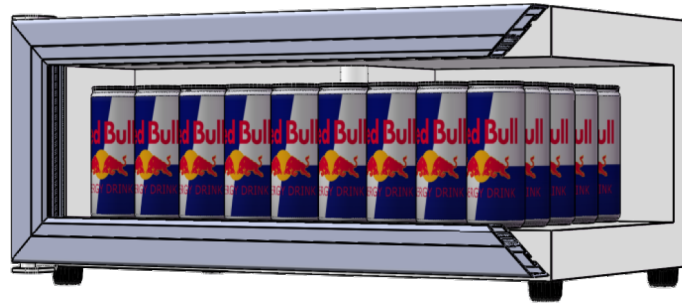

Pack-Out For

T-15

T-15 Pack-Out Capacity	
Inside Dimension(WxDxH)	495x282x156mm/19.37"x11.1"x6.14"inch
Outside Dimension(WxDxH)	573x356x270mm/22.6"x14.0"x10.6"inch
330 ml Cola Can (WxH)	66x116mm/2.6"x4.57"inch

Facing	Rows	Total
7	1	13

T-15 Pack-Out Capacity	
Inside Dimension(WxDxH)	495x282x156mm/19.37"x11.1"x6.14"inch
Outside Dimension(WxDxH)	573x356x270mm/22.6"x14.0"x10.6"inch
250 ml Red Bull Can (WxH)	53x133mm/2.09"x5.24"inch