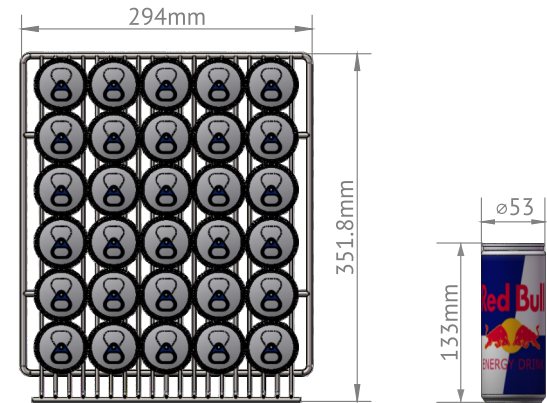

Pack-out For
CSL-160

CSL-160 Pack-out Capacity	
Inside Dimension(WxDxH)	345x335x1255mm/13.6"x13.2"x49.4"inch
Outside Dimension(WxDxH)	390x459x1860mm/15.35"x18.07"x73.23"inch
Shelf Dimension(WxD)	294x351.8mm/11.57"x13.85"inch
330 ml Cola Can (WxH)	66x116mm/2.6"x4.57"inch

Facing	Depth	Rows	Total
4	5	9	180

CSL-160 Pack-out Capacity	
Inside Dimension(WxDxH)	345x335x1255mm/13.6"x13.2"x49.4"inch
Outside Dimension(WxDxH)	390x459x1860mm/15.35"x18.07"x73.23"inch
Shelf Dimension(WxD)	294x351.8mm/11.57"x13.85"inch
250 ml Red Bull Can (WxH)	53x133mm/2.09"x5.24"inch

Facing	Depth	Rows	Total
5	6	8	240

THANK YOU