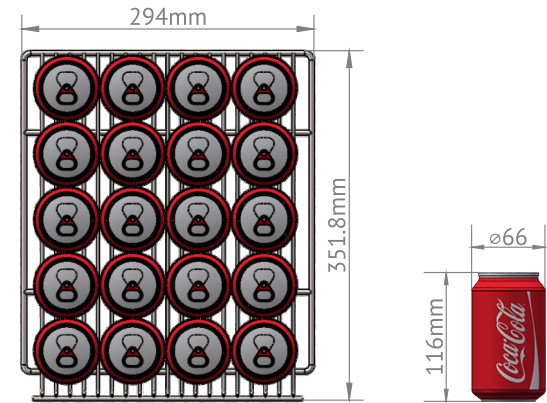

Pack-out For
CSL-160

CSL-160 Pack-out Capacity	
Inside Dimension(WxDxH)	345x335x1255mm/13.6"x13.2"x49.4"inch
Outside Dimension(WxDxH)	390x459x1860mm/15.35"x18.07"x73.23"inch
Shelf Dimension(WxD)	294x351.8mm/11.57"x13.85"inch
330 ml Cola Can (WxH)	66x116mm/2.6"x4.57"inch

Facing	Depth	Rows	Total
4	5	9	180

CSL-160 Pack-out Capacity	
Inside Dimension(WxDxH)	345x335x1255mm/13.6"x13.2"x49.4"inch
Outside Dimension(WxDxH)	390x459x1860mm/15.35"x18.07"x73.23"inch
Shelf Dimension(WxD)	294x351.8mm/11.57"x13.85"inch
250 ml Red Bull Can (WxH)	53x133mm/2.09"x5.24"inch

Facing	Depth	Rows	Total
5	6	8	240

THANK YOU