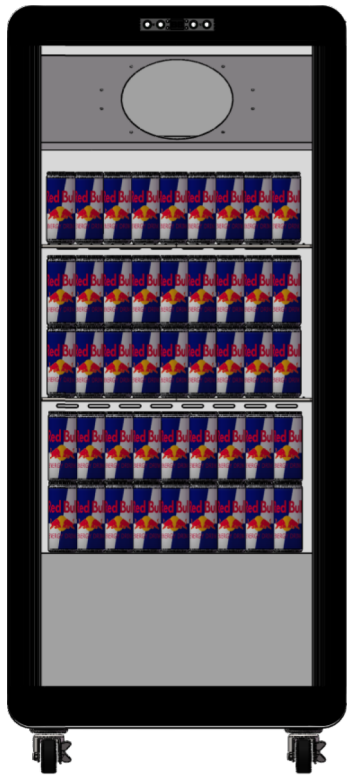

Pack-out For  
TLCD-44

TLCD-44 Pack-out Capacity	
Inside Dimension(WxDxH)	547x490x961mm/21.5"x19.3"x37.8"inch
Outside Dimension(WxDxH)	637x630x1450mm/25.1"x24.8"x57.1"inch
Shelf Dimension(WxD)	525x405mm/20.67"x15.94"inch
330 ml Cola Can (WxH)	66x116mm/2.6"x4.57"inch

Facing	Depth	Rows	Total
8	6	6	288

TLCD-44 Pack-out Capacity	
Inside Dimension(WxDxH)	547x490x961mm/21.5"x19.3"x37.8"inch
Outside Dimension(WxDxH)	637x630x1450mm/25.1"x24.8"x57.1"inch
Shelf Dimension(WxD)	525x405mm/20.67"x15.94"inch
250 ml Red Bull Can (WxH)	53x133mm/2.09"x5.24"inch