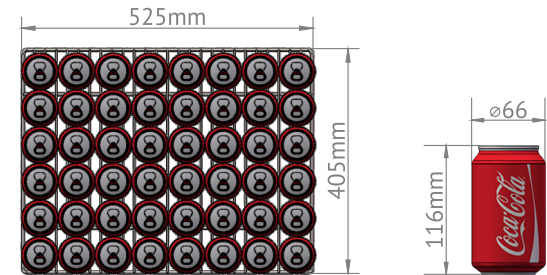

Pack-out For  
TLCD-44

TLCD-44 Pack-out Capacity	
Inside Dimension(WxDxH)	547x490x961mm/21.5"x19.3"x37.8"inch
Outside Dimension(WxDxH)	637x630x1450mm/25.1"x24.8"x57.1"inch
Shelf Dimension(WxD)	525x405mm/20.67"x15.94"inch
330 ml Cola Can (WxH)	66x116mm/2.6"x4.57"inch

Facing	Depth	Rows	Total
8	6	6	288

TLCD-44 Pack-out Capacity	
Inside Dimension(WxDxH)	547x490x961mm/21.5"x19.3"x37.8"inch
Outside Dimension(WxDxH)	637x630x1450mm/25.1"x24.8"x57.1"inch
Shelf Dimension(WxD)	525x405mm/20.67"x15.94"inch
250 ml Red Bull Can (WxH)	53x133mm/2.09"x5.24"inch

Facing	Depth	Rows	Total
9	7	5	315

THANK YOU