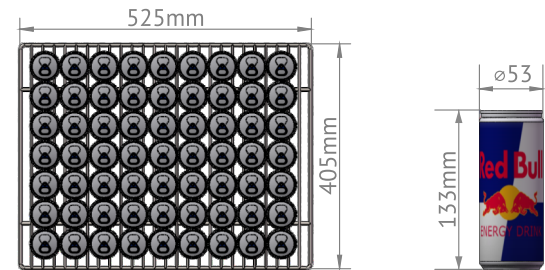

Pack-out For  
TLCD-44

TLCD-44 Pack-out Capacity	
Inside Dimension(WxDxH)	547x490x961mm/21.5"x19.3"x37.8"inch
Outside Dimension(WxDxH)	637x630x1450mm/25.1"x24.8"x57.1"inch
Shelf Dimension(WxD)	525x405mm/20.67"x15.94"inch
330 ml Cola Can (WxH)	66x116mm/2.6"x4.57"inch

Facing	Depth	Rows	Total
8	6	6	288

TLCD-44 Pack-out Capacity	
Inside Dimension(WxDxH)	547x490x961mm/21.5"x19.3"x37.8"inch
Outside Dimension(WxDxH)	637x630x1450mm/25.1"x24.8"x57.1"inch
Shelf Dimension(WxD)	525x405mm/20.67"x15.94"inch
250 ml Red Bull Can (WxH)	53x133mm/2.09"x5.24"inch

Facing	Depth	Rows	Total
9	7	5	315

THANK YOU