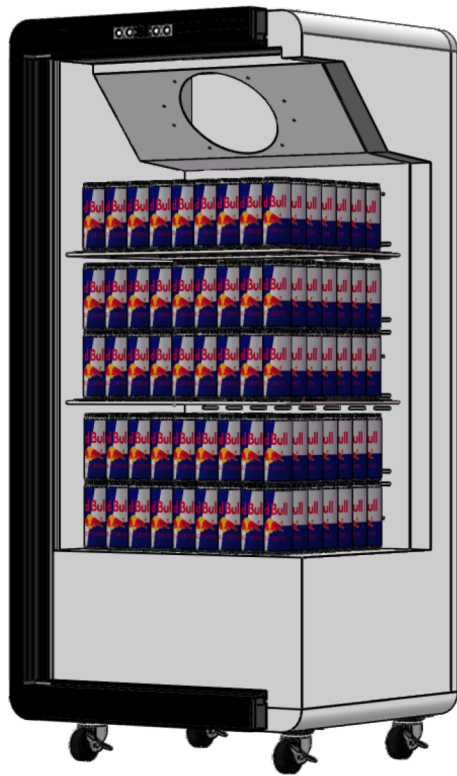

Pack-out For  
TLCD-44

TLCD-44 Pack-out Capacity	
Inside Dimension(WxDxH)	547x490x961mm/21.5"x19.3"x37.8"inch
Outside Dimension(WxDxH)	637x630x1450mm/25.1"x24.8"x57.1"inch
Shelf Dimension(WxD)	525x405mm/20.67"x15.94"inch
330 ml Cola Can (WxH)	66x116mm/2.6"x4.57"inch

Facing	Depth	Rows	Total
8	6	6	288

TLCD-44 Pack-out Capacity	
Inside Dimension(WxDxH)	547x490x961mm/21.5"x19.3"x37.8"inch
Outside Dimension(WxDxH)	637x630x1450mm/25.1"x24.8"x57.1"inch
Shelf Dimension(WxD)	525x405mm/20.67"x15.94"inch
250 ml Red Bull Can (WxH)	53x133mm/2.09"x5.24"inch