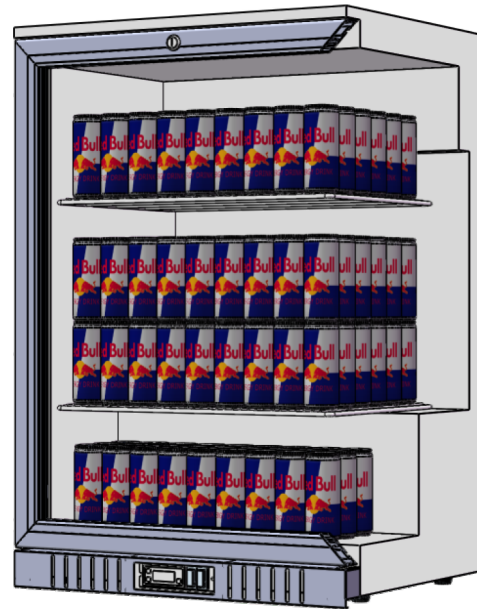

Pack-out For
BBG-1

BBG-1 Pack-out Capacity	
Inside Dimension(WxDxH)	520x383x745mm/20.5"x15.08"x29.33"inch
Outside Dimension(WxDxH)	600x515x900mm/23.62"x20.28"x35.4"inch
Shelf Dimension(WxD)	502x353mm/19.76"x13.9"inch
330 ml Cola Can (WxH)	66x116mm/2.6"x4.57"inch

Facing	Depth	Rows	Total
7	3	2	182
7	5	4	

BBG-1 Pack-out Capacity	
Inside Dimension(WxDxH)	520x383x745mm/20.5"x15.08"x29.33"inch
Outside Dimension(WxDxH)	600x515x900mm/23.62"x20.28"x35.4"inch
Shelf Dimension(WxD)	502x353mm/19.76"x13.9"inch
250 ml Red Bull Can (WxH)	53x133mm/2.09"x5.24"inch

Facing	Depth	Rows	Total
9	3	1	189
9	6	3	

BBG-1 Pack-out Capacity

Inside Dimension(WxDxH)	520x383x745mm/20.5"x15.08"x29.33"inch
Outside Dimension(WxDxH)	600x515x900mm/23.62"x20.28"x35.4"inch
Shelf Dimension(WxD)	502x353mm/19.76"x13.9"inch
473 ml Pint Glass (WxH)	84.14x146.1mm/3.31"x5.75"inch