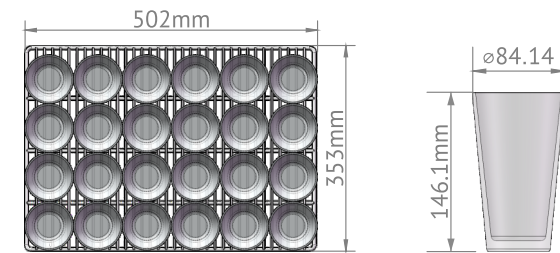

Pack-out For
BBG-1

BBG-1 Pack-out Capacity	
Inside Dimension(WxDxH)	520x383x745mm/20.5"x15.08"x29.33"inch
Outside Dimension(WxDxH)	600x515x900mm/23.62"x20.28"x35.4"inch
Shelf Dimension(WxD)	502x353mm/19.76"x13.9"inch
330 ml Cola Can (WxH)	66x116mm/2.6"x4.57"inch

Facing	Depth	Rows	Total
7	3	2	182
7	5	4	

BBG-1 Pack-out Capacity	
Inside Dimension(WxDxH)	520x383x745mm/20.5"x15.08"x29.33"inch
Outside Dimension(WxDxH)	600x515x900mm/23.62"x20.28"x35.4"inch
Shelf Dimension(WxD)	502x353mm/19.76"x13.9"inch
250 ml Red Bull Can (WxH)	53x133mm/2.09"x5.24"inch

Facing	Depth	Rows	Total
9	3	1	189
9	6	3	

BBG-1 Pack-out Capacity

Inside Dimension(WxDxH)	520x383x745mm/20.5"x15.08"x29.33"inch
Outside Dimension(WxDxH)	600x515x900mm/23.62"x20.28"x35.4"inch
Shelf Dimension(WxD)	502x353mm/19.76"x13.9"inch
473 ml Pint Glass (WxH)	84.14x146.1mm/3.31"x5.75"inch