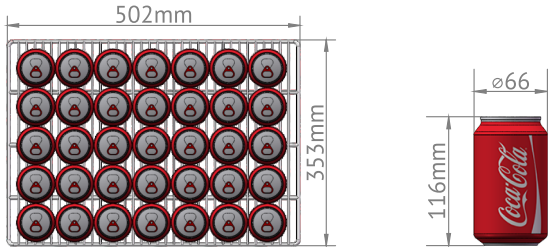

Pack-out For
BBG-1

BBG-1 Pack-out Capacity	
Inside Dimension(WxDxH)	520x383x745mm/20.5"x15.08"x29.33"inch
Outside Dimension(WxDxH)	600x515x900mm/23.62"x20.28"x35.4"inch
Shelf Dimension(WxD)	502x353mm/19.76"x13.9"inch
330 ml Cola Can (WxH)	66x116mm/2.6"x4.57"inch

Facing	Depth	Rows	Total
7	3	2	182
7	5	4	

BBG-1 Pack-out Capacity	
Inside Dimension(WxDxH)	520x383x745mm/20.5"x15.08"x29.33"inch
Outside Dimension(WxDxH)	600x515x900mm/23.62"x20.28"x35.4"inch
Shelf Dimension(WxD)	502x353mm/19.76"x13.9"inch
250 ml Red Bull Can (WxH)	53x133mm/2.09"x5.24"inch

Facing	Depth	Rows	Total
9	3	1	189
9	6	3	

BBG-1 Pack-out Capacity

Inside Dimension(WxDxH)	520x383x745mm/20.5"x15.08"x29.33"inch
Outside Dimension(WxDxH)	600x515x900mm/23.62"x20.28"x35.4"inch
Shelf Dimension(WxD)	502x353mm/19.76"x13.9"inch
473 ml Pint Glass (WxH)	84.14x146.1mm/3.31"x5.75"inch