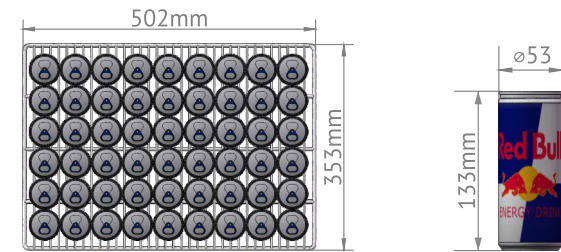

Pack-out For
BBG-1

BBG-1 Pack-out Capacity	
Inside Dimension(WxDxH)	520x383x745mm/20.5"x15.08"x29.33"inch
Outside Dimension(WxDxH)	600x515x900mm/23.62"x20.28"x35.4"inch
Shelf Dimension(WxD)	502x353mm/19.76"x13.9"inch
330 ml Cola Can (WxH)	66x116mm/2.6"x4.57"inch

Facing	Depth	Rows	Total
7	3	2	182
7	5	4	

BBG-1 Pack-out Capacity	
Inside Dimension(WxDxH)	520x383x745mm/20.5"x15.08"x29.33"inch
Outside Dimension(WxDxH)	600x515x900mm/23.62"x20.28"x35.4"inch
Shelf Dimension(WxD)	502x353mm/19.76"x13.9"inch
250 ml Red Bull Can (WxH)	53x133mm/2.09"x5.24"inch

Facing	Depth	Rows	Total
9	3	1	189
9	6	3	

BBG-1 Pack-out Capacity

Inside Dimension(WxDxH)	520x383x745mm/20.5"x15.08"x29.33"inch
Outside Dimension(WxDxH)	600x515x900mm/23.62"x20.28"x35.4"inch
Shelf Dimension(WxD)	502x353mm/19.76"x13.9"inch
473 ml Pint Glass (WxH)	84.14x146.1mm/3.31"x5.75"inch