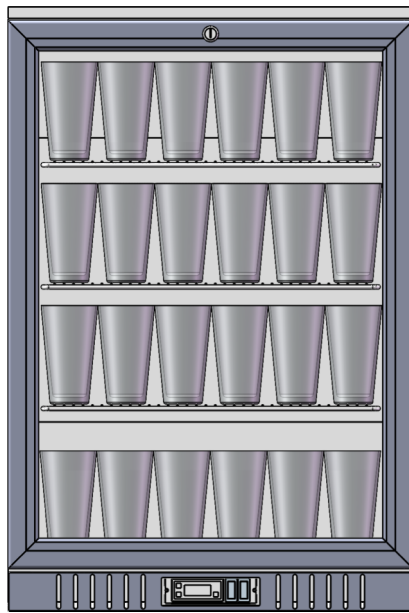

Pack-out For
BBG-1

BBG-1 Pack-out Capacity	
Inside Dimension(WxDxH)	520x383x745mm/20.5"x15.08"x29.33"inch
Outside Dimension(WxDxH)	600x515x900mm/23.62"x20.28"x35.4"inch
Shelf Dimension(WxD)	502x353mm/19.76"x13.9"inch
330 ml Cola Can (WxH)	66x116mm/2.6"x4.57"inch

Facing	Depth	Rows	Total
7	3	2	182
7	5	4	

BBG-1 Pack-out Capacity	
Inside Dimension(WxDxH)	520x383x745mm/20.5"x15.08"x29.33"inch
Outside Dimension(WxDxH)	600x515x900mm/23.62"x20.28"x35.4"inch
Shelf Dimension(WxD)	502x353mm/19.76"x13.9"inch
250 ml Red Bull Can (WxH)	53x133mm/2.09"x5.24"inch

Facing	Depth	Rows	Total
9	3	1	189
9	6	3	

BBG-1 Pack-out Capacity

Inside Dimension(WxDxH)	520x383x745mm/20.5"x15.08"x29.33"inch
Outside Dimension(WxDxH)	600x515x900mm/23.62"x20.28"x35.4"inch
Shelf Dimension(WxD)	502x353mm/19.76"x13.9"inch
473 ml Pint Glass (WxH)	84.14x146.1mm/3.31"x5.75"inch