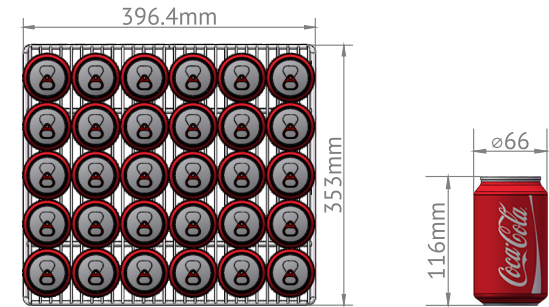

Pack-out For
BB-2S

BB-2S Pack-out Capacity

Inside Dimension(WxDxH)	820x413x715mm/32.3"x16.26"x28.15"inch
Outside Dimension(WxDxH)	900x520x865mm/35.4"x20.47"x34.06"inch
Shelf Dimension(WxD)	396.4x353mm/15.6"x13.9"inch
330 ml Cola Can (WxH)	66x116mm/2.6"x4.57"inch

Facing	Depth	Rows	Total
12	3	2	312
12	5	4	

BB-2S Pack-out Capacity

Inside Dimension(WxDxH)	820x413x715mm/32.3"x16.26"x28.15"inch
Outside Dimension(WxDxH)	900x520x865mm/35.4"x20.47"x34.06"inch
Shelf Dimension(WxD)	396.4x353mm/15.6"x13.9"inch
250 ml Red Bull Can (WxH)	53x133mm/2.09"x5.24"inch

Facing	Depth	Rows	Total
15	3	2	342
14	6	3	

BB-2S Pack-out Capacity

Inside Dimension(WxDxH)	820x413x715mm/32.3"x16.26"x28.15"inch
Outside Dimension(WxDxH)	900x520x865mm/35.4"x20.47"x34.06"inch
Shelf Dimension(WxD)	396.4x353mm/15.6"x13.9"inch
330 ml Heineken Bottle (WxH)	50x200mm/1.97"x7.87"inch