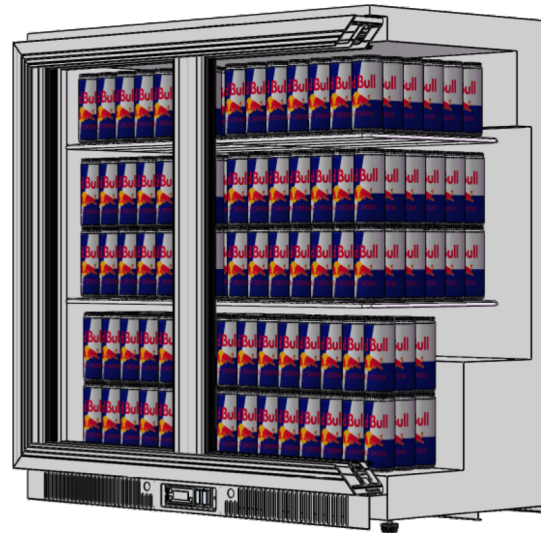

Pack-out For
BB-2S

BB-2S Pack-out Capacity

Inside Dimension(WxDxH)	820x413x715mm/32.3"x16.26"x28.15"inch
Outside Dimension(WxDxH)	900x520x865mm/35.4"x20.47"x34.06"inch
Shelf Dimension(WxD)	396.4x353mm/15.6"x13.9"inch
330 ml Cola Can (WxH)	66x116mm/2.6"x4.57"inch

Facing	Depth	Rows	Total
12	3	2	312
12	5	4	

BB-2S Pack-out Capacity

Inside Dimension(WxDxH)	820x413x715mm/32.3"x16.26"x28.15"inch
Outside Dimension(WxDxH)	900x520x865mm/35.4"x20.47"x34.06"inch
Shelf Dimension(WxD)	396.4x353mm/15.6"x13.9"inch
250 ml Red Bull Can (WxH)	53x133mm/2.09"x5.24"inch

Facing	Depth	Rows	Total
15	3	2	342
14	6	3	

BB-2S Pack-out Capacity

Inside Dimension(WxDxH)	820x413x715mm/32.3"x16.26"x28.15"inch
Outside Dimension(WxDxH)	900x520x865mm/35.4"x20.47"x34.06"inch
Shelf Dimension(WxD)	396.4x353mm/15.6"x13.9"inch
330 ml Heineken Bottle (WxH)	50x200mm/1.97"x7.87"inch