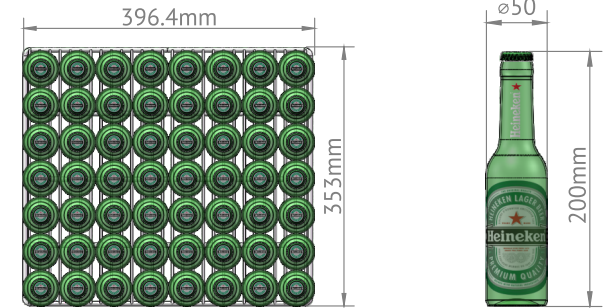

Pack-out For
BB-2S

BB-2S Pack-out Capacity

Inside Dimension(WxDxH)	820x413x715mm/32.3"x16.26"x28.15"inch
Outside Dimension(WxDxH)	900x520x865mm/35.4"x20.47"x34.06"inch
Shelf Dimension(WxD)	396.4x353mm/15.6"x13.9"inch
330 ml Cola Can (WxH)	66x116mm/2.6"x4.57"inch

Facing	Depth	Rows	Total
12	3	2	312
12	5	4	

BB-2S Pack-out Capacity

Inside Dimension(WxDxH)	820x413x715mm/32.3"x16.26"x28.15"inch
Outside Dimension(WxDxH)	900x520x865mm/35.4"x20.47"x34.06"inch
Shelf Dimension(WxD)	396.4x353mm/15.6"x13.9"inch
250 ml Red Bull Can (WxH)	53x133mm/2.09"x5.24"inch

Facing	Depth	Rows	Total
15	3	2	342
14	6	3	

BB-2S Pack-out Capacity

Inside Dimension(WxDxH)	820x413x715mm/32.3"x16.26"x28.15"inch
Outside Dimension(WxDxH)	900x520x865mm/35.4"x20.47"x34.06"inch
Shelf Dimension(WxD)	396.4x353mm/15.6"x13.9"inch
330 ml Heineken Bottle (WxH)	50x200mm/1.97"x7.87"inch