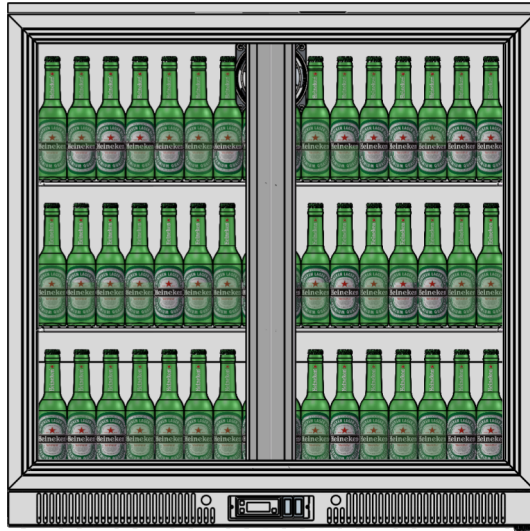

Pack-out For
BB-2S

BB-2S Pack-out Capacity

Inside Dimension(WxDxH)	820x413x715mm/32.3"x16.26"x28.15"inch
Outside Dimension(WxDxH)	900x520x865mm/35.4"x20.47"x34.06"inch
Shelf Dimension(WxD)	396.4x353mm/15.6"x13.9"inch
330 ml Cola Can (WxH)	66x116mm/2.6"x4.57"inch

Facing	Depth	Rows	Total
12	3	2	312
12	5	4	

BB-2S Pack-out Capacity

Inside Dimension(WxDxH)	820x413x715mm/32.3"x16.26"x28.15"inch
Outside Dimension(WxDxH)	900x520x865mm/35.4"x20.47"x34.06"inch
Shelf Dimension(WxD)	396.4x353mm/15.6"x13.9"inch
250 ml Red Bull Can (WxH)	53x133mm/2.09"x5.24"inch

Facing	Depth	Rows	Total
15	3	2	342
14	6	3	

BB-2S Pack-out Capacity

Inside Dimension(WxDxH)	820x413x715mm/32.3"x16.26"x28.15"inch
Outside Dimension(WxDxH)	900x520x865mm/35.4"x20.47"x34.06"inch
Shelf Dimension(WxD)	396.4x353mm/15.6"x13.9"inch
330 ml Heineken Bottle (WxH)	50x200mm/1.97"x7.87"inch