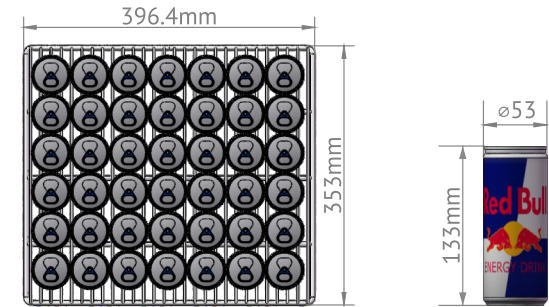

Pack-out For
BB-2S

BB-2S Pack-out Capacity

Inside Dimension(WxDxH)	820x413x715mm/32.3"x16.26"x28.15"inch
Outside Dimension(WxDxH)	900x520x865mm/35.4"x20.47"x34.06"inch
Shelf Dimension(WxD)	396.4x353mm/15.6"x13.9"inch
330 ml Cola Can (WxH)	66x116mm/2.6"x4.57"inch

Facing	Depth	Rows	Total
12	3	2	312
12	5	4	

BB-2S Pack-out Capacity

Inside Dimension(WxDxH)	820x413x715mm/32.3"x16.26"x28.15"inch
Outside Dimension(WxDxH)	900x520x865mm/35.4"x20.47"x34.06"inch
Shelf Dimension(WxD)	396.4x353mm/15.6"x13.9"inch
250 ml Red Bull Can (WxH)	53x133mm/2.09"x5.24"inch

Facing	Depth	Rows	Total
15	3	2	342
14	6	3	

BB-2S Pack-out Capacity

Inside Dimension(WxDxH)	820x413x715mm/32.3"x16.26"x28.15"inch
Outside Dimension(WxDxH)	900x520x865mm/35.4"x20.47"x34.06"inch
Shelf Dimension(WxD)	396.4x353mm/15.6"x13.9"inch
330 ml Heineken Bottle (WxH)	50x200mm/1.97"x7.87"inch