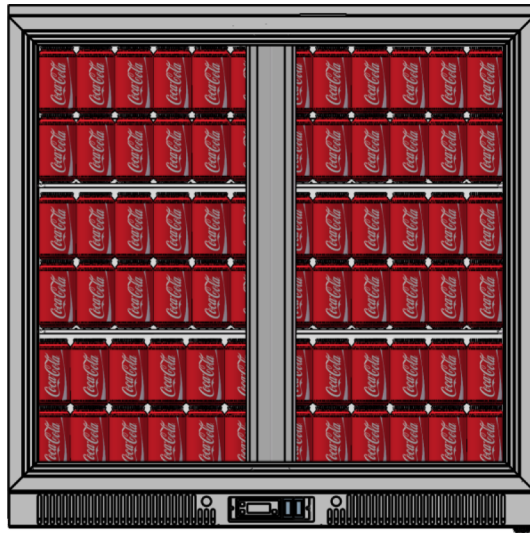

Pack-out For
BB-2S

BB-2S Pack-out Capacity

Inside Dimension(WxDxH)	820x413x715mm/32.3"x16.26"x28.15"inch
Outside Dimension(WxDxH)	900x520x865mm/35.4"x20.47"x34.06"inch
Shelf Dimension(WxD)	396.4x353mm/15.6"x13.9"inch
330 ml Cola Can (WxH)	66x116mm/2.6"x4.57"inch

Facing	Depth	Rows	Total
12	3	2	312
12	5	4	

BB-2S Pack-out Capacity

Inside Dimension(WxDxH)	820x413x715mm/32.3"x16.26"x28.15"inch
Outside Dimension(WxDxH)	900x520x865mm/35.4"x20.47"x34.06"inch
Shelf Dimension(WxD)	396.4x353mm/15.6"x13.9"inch
250 ml Red Bull Can (WxH)	53x133mm/2.09"x5.24"inch

Facing	Depth	Rows	Total
15	3	2	342
14	6	3	

BB-2S Pack-out Capacity

Inside Dimension(WxDxH)	820x413x715mm/32.3"x16.26"x28.15"inch
Outside Dimension(WxDxH)	900x520x865mm/35.4"x20.47"x34.06"inch
Shelf Dimension(WxD)	396.4x353mm/15.6"x13.9"inch
330 ml Heineken Bottle (WxH)	50x200mm/1.97"x7.87"inch