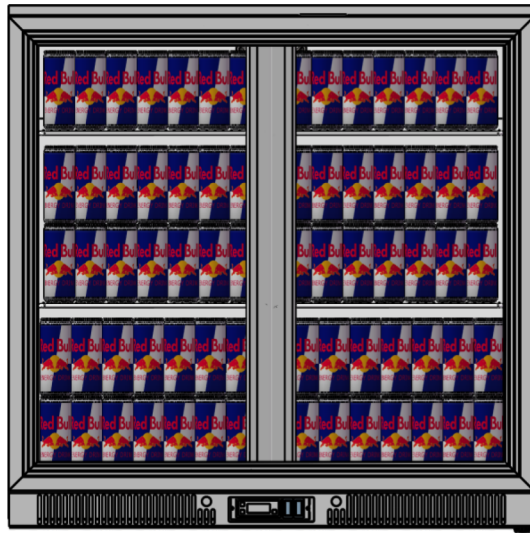

Pack-out For
BB-2S

BB-2S Pack-out Capacity

Inside Dimension(WxDxH)	820x413x715mm/32.3"x16.26"x28.15"inch
Outside Dimension(WxDxH)	900x520x865mm/35.4"x20.47"x34.06"inch
Shelf Dimension(WxD)	396.4x353mm/15.6"x13.9"inch
330 ml Cola Can (WxH)	66x116mm/2.6"x4.57"inch

Facing	Depth	Rows	Total
12	3	2	312
12	5	4	

BB-2S Pack-out Capacity

Inside Dimension(WxDxH)	820x413x715mm/32.3"x16.26"x28.15"inch
Outside Dimension(WxDxH)	900x520x865mm/35.4"x20.47"x34.06"inch
Shelf Dimension(WxD)	396.4x353mm/15.6"x13.9"inch
250 ml Red Bull Can (WxH)	53x133mm/2.09"x5.24"inch

Facing	Depth	Rows	Total
15	3	2	342
14	6	3	

BB-2S Pack-out Capacity

Inside Dimension(WxDxH)	820x413x715mm/32.3"x16.26"x28.15"inch
Outside Dimension(WxDxH)	900x520x865mm/35.4"x20.47"x34.06"inch
Shelf Dimension(WxD)	396.4x353mm/15.6"x13.9"inch
330 ml Heineken Bottle (WxH)	50x200mm/1.97"x7.87"inch