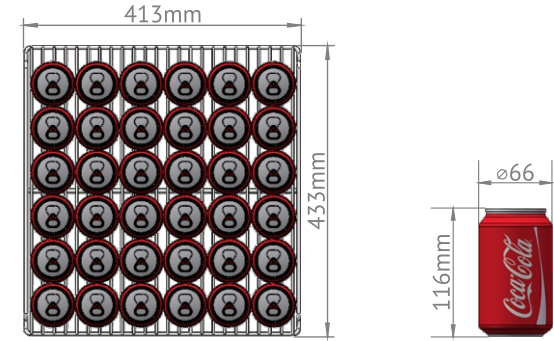

Pack-out For G-120

G-120 Pack-out Capacity

Inside Dimension(WxDxH)	430x435x430mm/16.9"x17.1"x16.9"inch
Outside Dimension(WxDxH)	520x505x523mm/20.5"x19.9"x20.6"inch
Shelf Dimension(WxD)	413x433mm/16.3"x17.05"inch
330 ml Cola Can (WxH)	66x116mm/2.6"x4.57"inch

Facing	Depth	Rows	Total
6	6	3	108

G-120 Pack-out Capacity	
Inside Dimension(WxDxH)	430x435x430mm/16.9"x17.1"x16.9"inch
Outside Dimension(WxDxH)	520x505x523mm/20.5"x19.9"x20.6"inch
Shelf Dimension(WxD)	413x433mm/16.3"x17.05"inch
250 ml Red Bull Can (WxH)	53x133mm/2.09"x5.24"inch

Facing	Depth	Rows	Total
7	8	3	168

THANK YOU