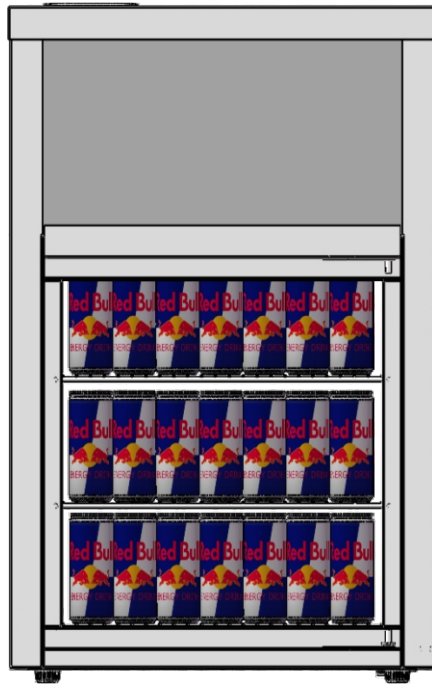

Pack-out For G-120

G-120 Pack-out Capacity

Inside Dimension(WxDxH)	430x435x430mm/16.9"x17.1"x16.9"inch
Outside Dimension(WxDxH)	520x505x523mm/20.5"x19.9"x20.6"inch
Shelf Dimension(WxD)	413x433mm/16.3"x17.05"inch
330 ml Cola Can (WxH)	66x116mm/2.6"x4.57"inch

Facing	Depth	Rows	Total
6	6	3	108

G-120 Pack-out Capacity	
Inside Dimension(WxDxH)	430x435x430mm/16.9"x17.1"x16.9"inch
Outside Dimension(WxDxH)	520x505x523mm/20.5"x19.9"x20.6"inch
Shelf Dimension(WxD)	413x433mm/16.3"x17.05"inch
250 ml Red Bull Can (WxH)	53x133mm/2.09"x5.24"inch