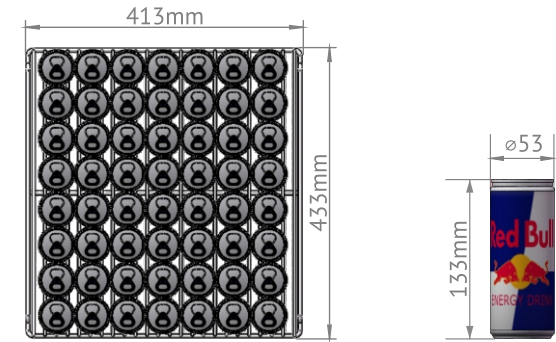

Pack-out For G-120

G-120 Pack-out Capacity

Inside Dimension(WxDxH)	430x435x430mm/16.9"x17.1"x16.9"inch
Outside Dimension(WxDxH)	520x505x523mm/20.5"x19.9"x20.6"inch
Shelf Dimension(WxD)	413x433mm/16.3"x17.05"inch
330 ml Cola Can (WxH)	66x116mm/2.6"x4.57"inch

Facing	Depth	Rows	Total
6	6	3	108

G-120 Pack-out Capacity	
Inside Dimension(WxDxH)	430x435x430mm/16.9"x17.1"x16.9"inch
Outside Dimension(WxDxH)	520x505x523mm/20.5"x19.9"x20.6"inch
Shelf Dimension(WxD)	413x433mm/16.3"x17.05"inch
250 ml Red Bull Can (WxH)	53x133mm/2.09"x5.24"inch

Facing	Depth	Rows	Total
7	8	3	168

THANK YOU