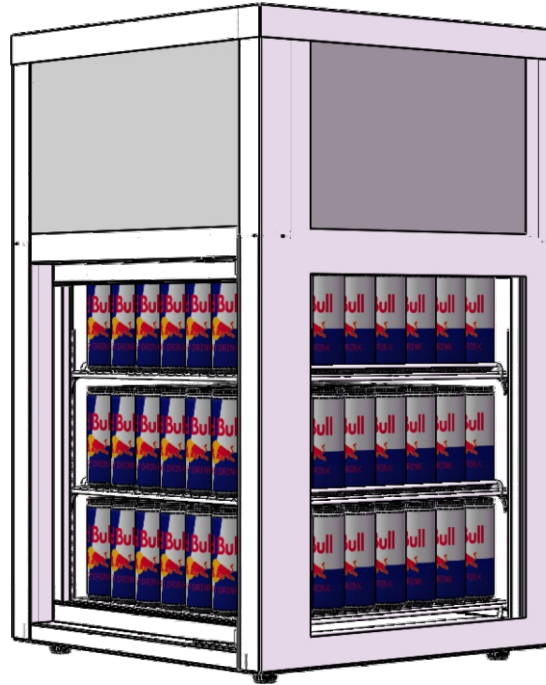

Pack-out For G-120

G-120 Pack-out Capacity

Inside Dimension(WxDxH)	430x435x430mm/16.9"x17.1"x16.9"inch
Outside Dimension(WxDxH)	520x505x523mm/20.5"x19.9"x20.6"inch
Shelf Dimension(WxD)	413x433mm/16.3"x17.05"inch
330 ml Cola Can (WxH)	66x116mm/2.6"x4.57"inch

Facing	Depth	Rows	Total
6	6	3	108

G-120 Pack-out Capacity	
Inside Dimension(WxDxH)	430x435x430mm/16.9"x17.1"x16.9"inch
Outside Dimension(WxDxH)	520x505x523mm/20.5"x19.9"x20.6"inch
Shelf Dimension(WxD)	413x433mm/16.3"x17.05"inch
250 ml Red Bull Can (WxH)	53x133mm/2.09"x5.24"inch