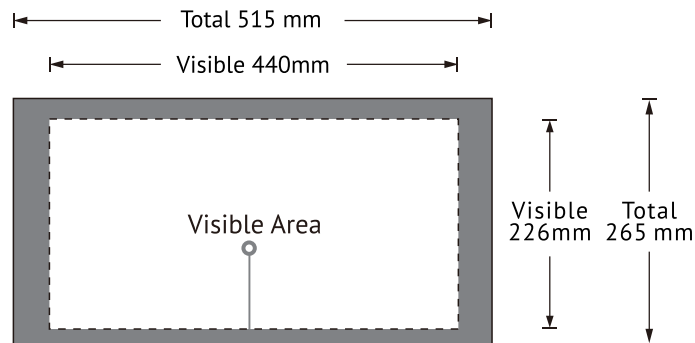

## Light-box

- Colours: CMYK or PANTONE, please specify PANTONE No. if any  
Resolution: 300 DPI. Formats: Photoshop, Illustrator in original created version including layers.
- Please create high-resolution design in Total dimensions, without bleed difference.
- Please don't place any important elements in any invisible areas.