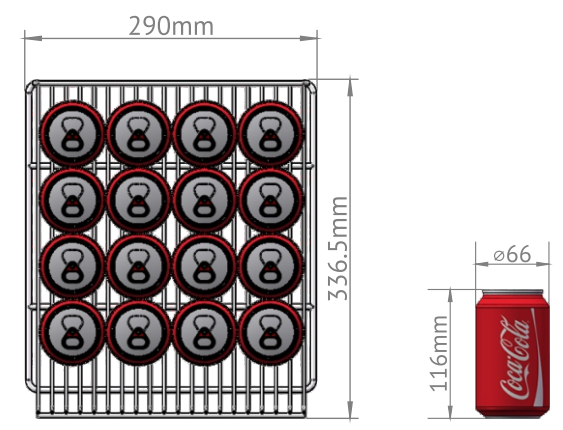

Pack-out For
CSL-120B

CSL-120B Pack-out Capacity	
Inside Dimension(WxDxH)	300x355x1051mm/11.8"x13.98"x41.4"inch
Outside Dimension(WxDxH)	390x472x1433mm/15.4"x18.58"x56.4"inch
Shelf Dimension(WxD)	290x336.5mm/11.02"x13.25"inch
330 ml Cola Can (WxH)	66x116mm/2.6"x4.57"inch

Facing	Depth	Rows	Total
4	4	5	80

CSL-120B Pack-out Capacity	
Inside Dimension(WxDxH)	300x355x1051mm/11.8"x13.98"x41.4"inch
Outside Dimension(WxDxH)	390x472x1433mm/15.4"x18.58"x56.4"inch
Shelf Dimension(WxD)	290x336.5mm/11.02"x13.25"inch
250 ml Red Bull Can (WxH)	53x133mm/2.09"x5.24"inch

Facing	Depth	Rows	Total
5	6	5	150

THANK YOU