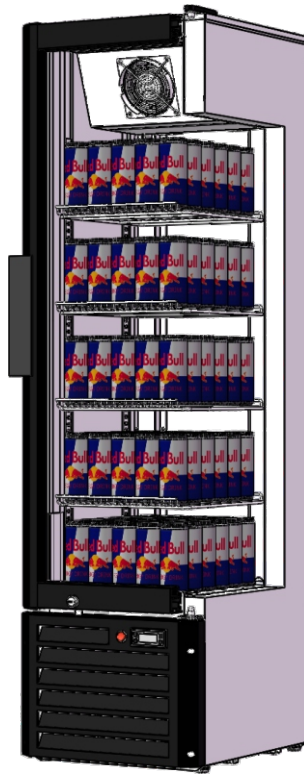

Pack-out For
CSL-120B

CSL-120B Pack-out Capacity	
Inside Dimension(WxDxH)	300x355x1051mm/11.8"x13.98"x41.4"inch
Outside Dimension(WxDxH)	390x472x1433mm/15.4"x18.58"x56.4"inch
Shelf Dimension(WxD)	290x336.5mm/11.02"x13.25"inch
330 ml Cola Can (WxH)	66x116mm/2.6"x4.57"inch

Facing	Depth	Rows	Total
4	4	5	80

CSL-120B Pack-out Capacity	
Inside Dimension(WxDxH)	300x355x1051mm/11.8"x13.98"x41.4"inch
Outside Dimension(WxDxH)	390x472x1433mm/15.4"x18.58"x56.4"inch
Shelf Dimension(WxD)	290x336.5mm/11.02"x13.25"inch
250 ml Red Bull Can (WxH)	53x133mm/2.09"x5.24"inch