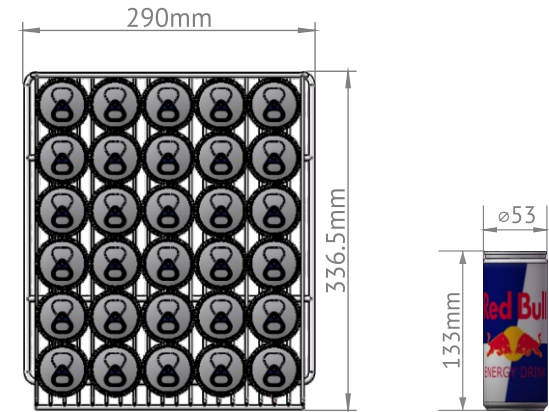

Pack-out For
CSL-120B

CSL-120B Pack-out Capacity	
Inside Dimension(WxDxH)	300x355x1051mm/11.8"x13.98"x41.4"inch
Outside Dimension(WxDxH)	390x472x1433mm/15.4"x18.58"x56.4"inch
Shelf Dimension(WxD)	290x336.5mm/11.02"x13.25"inch
330 ml Cola Can (WxH)	66x116mm/2.6"x4.57"inch

Facing	Depth	Rows	Total
4	4	5	80

CSL-120B Pack-out Capacity	
Inside Dimension(WxDxH)	300x355x1051mm/11.8"x13.98"x41.4"inch
Outside Dimension(WxDxH)	390x472x1433mm/15.4"x18.58"x56.4"inch
Shelf Dimension(WxD)	290x336.5mm/11.02"x13.25"inch
250 ml Red Bull Can (WxH)	53x133mm/2.09"x5.24"inch

Facing	Depth	Rows	Total
5	6	5	150

THANK YOU