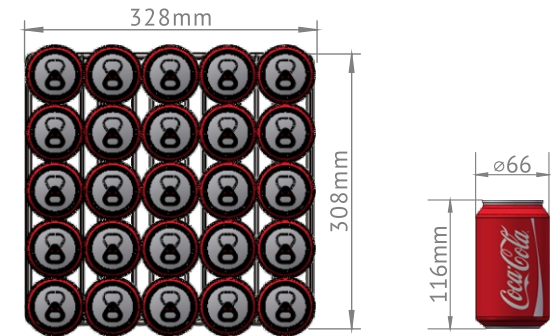

Pack-out For T-80

T-80 Pack-out Capacity

Inside Dimension(WxDxH)	340x405x645mm/13.4"x15.9"x25.4"inch
Outside Dimension(WxDxH)	430x525x760mm/16.9"x20.7"x29.9"inch
Shelf Dimension(WxD)	328x308mm/12.9"x12.1"inch
330 ml Cola Can (WxH)	66x116mm/2.6"x4.57"inch

Facing	Depth	Rows	Total
5	5	3	90
5	3	1	

T-80 Pack-out Capacity

Inside Dimension(WxDxH)	340x405x645mm/13.4"x15.94"x25.4"inch
Outside Dimension(WxDxH)	430x517x735mm/16.9"x20.35"x28.94"inch
Shelf Dimension(WxD)	328x308mm/12.9"x12.1"inch
250 ml Red Bull Can (WxH)	53x133mm/2.09"x5.24"inch

Facing	Depth	Rows	Total
6	6	3	126
6	3	1	

THANK YOU