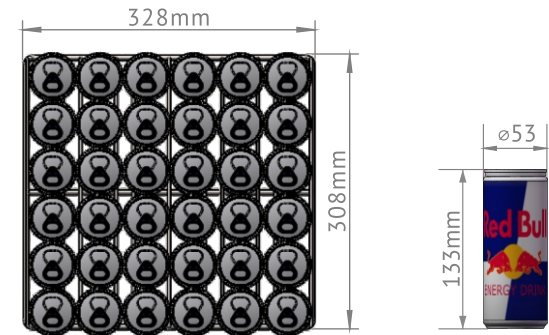

Pack-out For T-80

T-80 Pack-out Capacity

Inside Dimension(WxDxH)	340x405x645mm/13.4"x15.9"x25.4"inch
Outside Dimension(WxDxH)	430x525x760mm/16.9"x20.7"x29.9"inch
Shelf Dimension(WxD)	328x308mm/12.9"x12.1"inch
330 ml Cola Can (WxH)	66x116mm/2.6"x4.57"inch

Facing	Depth	Rows	Total
5	5	3	90
5	3	1	

T-80 Pack-out Capacity

Inside Dimension(WxDxH)	340x405x645mm/13.4"x15.94"x25.4"inch
Outside Dimension(WxDxH)	430x517x735mm/16.9"x20.35"x28.94"inch
Shelf Dimension(WxD)	328x308mm/12.9"x12.1"inch
250 ml Red Bull Can (WxH)	53x133mm/2.09"x5.24"inch

Facing	Depth	Rows	Total
6	6	3	126
6	3	1	

THANK YOU