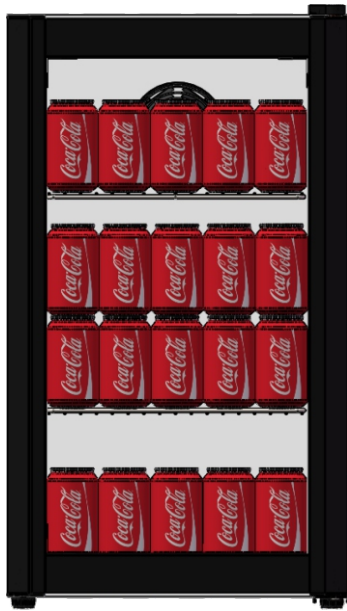

Pack-out For T-80

T-80 Pack-out Capacity

Inside Dimension(WxDxH)	340x405x645mm/13.4"x15.9"x25.4"inch
Outside Dimension(WxDxH)	430x525x760mm/16.9"x20.7"x29.9"inch
Shelf Dimension(WxD)	328x308mm/12.9"x12.1"inch
330 ml Cola Can (WxH)	66x116mm/2.6"x4.57"inch

Facing	Depth	Rows	Total
5	5	3	90
5	3	1	

T-80 Pack-out Capacity

Inside Dimension(WxDxH)	340x405x645mm/13.4"x15.94"x25.4"inch
Outside Dimension(WxDxH)	430x517x735mm/16.9"x20.35"x28.94"inch
Shelf Dimension(WxD)	328x308mm/12.9"x12.1"inch
250 ml Red Bull Can (WxH)	53x133mm/2.09"x5.24"inch