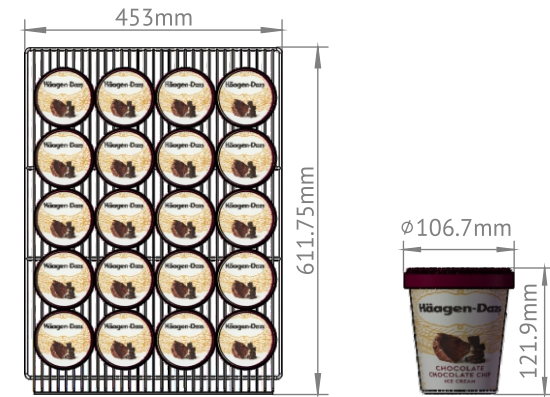

Pack-out For
FT-200

FT-200 Pack-out Capacity

Inside Dimension(WxDxH)	430x445x565mm/16.9"x17.5"x22.2"inch
Outside Dimension(WxDxH)	550x600x995mm/21.7"x23.6"x39.2"inch
Shelf Dimension(WxD)	453x611.75mm/17.8"x24.1"inch
9 inch Pizza Box (WxHxD)	235x235x40mm/9.3"x9.3"x1.6"inch

Rows	Total
3	63

FT-200 Pack-out Capacity	
Inside Dimension(WxDxH)	430x445x565mm/16.9"x17.5"x22.2"inch
Outside Dimension(WxDxH)	550x600x995mm/21.7"x23.6"x39.2"inch
Shelf Dimension(WxD)	453x611.75mm/17.8"x24.1"inch
14 oz Ice Cream Cup (WxH)	106.7x121.9mm/4.2"x4.8"inch

Facing	Depth	Rows	Total
4	3	3	96
	5	3	

THANK YOU