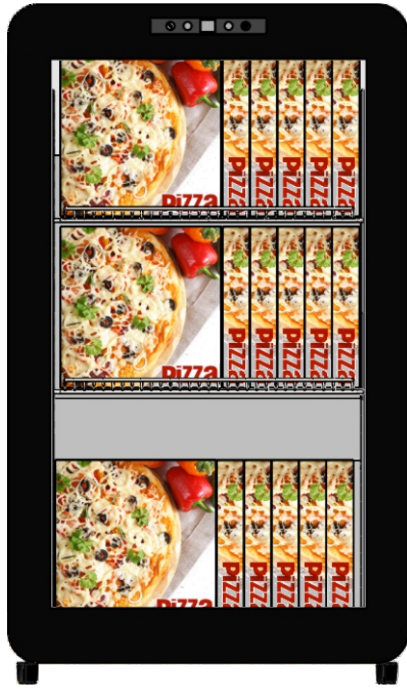

Pack-out For
FT-200

FT-200 Pack-out Capacity

Inside Dimension(WxDxH)	430x445x565mm/16.9"x17.5"x22.2"inch
Outside Dimension(WxDxH)	550x600x995mm/21.7"x23.6"x39.2"inch
Shelf Dimension(WxD)	453x611.75mm/17.8"x24.1"inch
9 inch Pizza Box (WxHxD)	235x235x40mm/9.3"x9.3"x1.6"inch

Rows	Total
3	63

FT-200 Pack-out Capacity	
Inside Dimension(WxDxH)	430x445x565mm/16.9"x17.5"x22.2"inch
Outside Dimension(WxDxH)	550x600x995mm/21.7"x23.6"x39.2"inch
Shelf Dimension(WxD)	453x611.75mm/17.8"x24.1"inch
14 oz Ice Cream Cup (WxH)	106.7x121.9mm/4.2"x4.8"inch