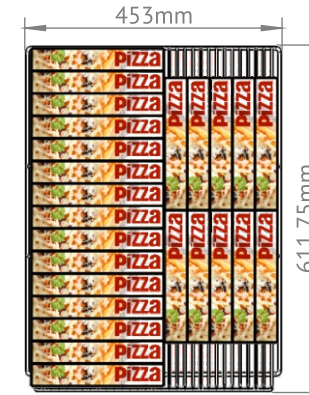

Pack-out For
FT-200

FT-200 Pack-out Capacity

Inside Dimension(WxDxH)	430x445x565mm/16.9"x17.5"x22.2"inch
Outside Dimension(WxDxH)	550x600x995mm/21.7"x23.6"x39.2"inch
Shelf Dimension(WxD)	453x611.75mm/17.8"x24.1"inch
9 inch Pizza Box (WxHxD)	235x235x40mm/9.3"x9.3"x1.6"inch

Rows	Total
3	63

FT-200 Pack-out Capacity	
Inside Dimension(WxDxH)	430x445x565mm/16.9"x17.5"x22.2"inch
Outside Dimension(WxDxH)	550x600x995mm/21.7"x23.6"x39.2"inch
Shelf Dimension(WxD)	453x611.75mm/17.8"x24.1"inch
14 oz Ice Cream Cup (WxH)	106.7x121.9mm/4.2"x4.8"inch