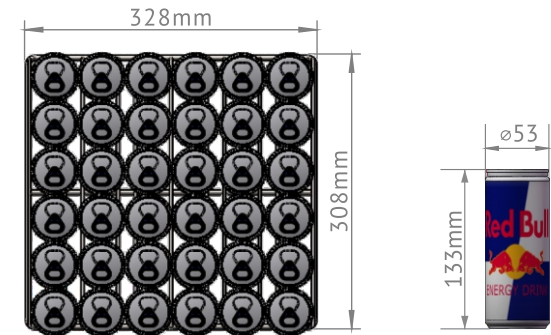

Pack-out For T-80

T-80 Pack-out Capacity

Inside Dimension(WxDxH)	340x405x625mm/13.4"x15.9"x24.6"inch
Outside Dimension(WxDxH)	430x505x760mm/19.9"x20.7"x29.9"inch
Shelf Dimension(WxD)	328x308mm/12.9"x12.1"inch
330 ml Cola Can (WxH)	66x116mm/2.6"x4.57"inch

Facing	Depth	Rows	Total
5	5	3	90
5	3	1	

T-80 Pack-out Capacity

Inside Dimension(WxDxH)	340x405x625mm/13.4"x15.9"x24.6"inch
Outside Dimension(WxDxH)	430x505x760mm/19.9"x20.7"x29.9"inch
Shelf Dimension(WxD)	328x308mm/12.9"x12.1"inch
250 ml Red Bull Can (WxH)	53x133mm/2.09"x5.24"inch

Facing	Depth	Rows	Total
6	6	3	126
6	3	1	

THANK YOU