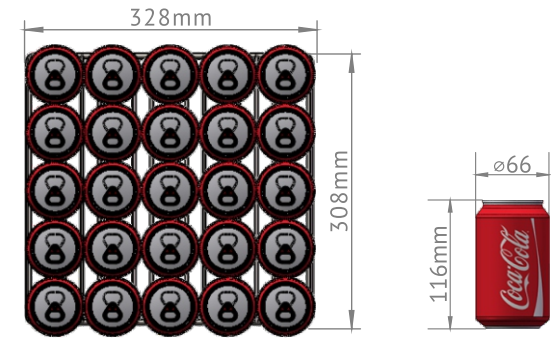

Pack-out For T-80

T-80 Pack-out Capacity

Inside Dimension(WxDxH)	340x405x625mm/13.4"x15.9"x24.6"inch
Outside Dimension(WxDxH)	430x505x760mm/19.9"x20.7"x29.9"inch
Shelf Dimension(WxD)	328x308mm/12.9"x12.1"inch
330 ml Cola Can (WxH)	66x116mm/2.6"x4.57"inch

Facing	Depth	Rows	Total
5	5	3	90
5	3	1	

T-80 Pack-out Capacity

Inside Dimension(WxDxH)	340x405x625mm/13.4"x15.9"x24.6"inch
Outside Dimension(WxDxH)	430x505x760mm/19.9"x20.7"x29.9"inch
Shelf Dimension(WxD)	328x308mm/12.9"x12.1"inch
250 ml Red Bull Can (WxH)	53x133mm/2.09"x5.24"inch

Facing	Depth	Rows	Total
6	6	3	126
6	3	1	

THANK YOU