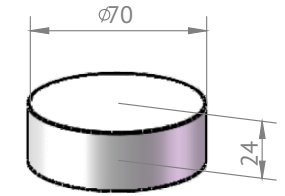

Pack-out For T-25

T-25 Pack-out Capacity

Inside Dimension(WxDxH)	270x325x382mm/10.63"x5.71"x15.04"inch
Outside Dimension(WxDxH)	350x410x482mm/13.78"x16.14"x18.98"inch
Box(WxH)	70x24mm/2.76"x0.945"inch

Facing	Depth	Rows	Total
3	2	1	36
	10	1	