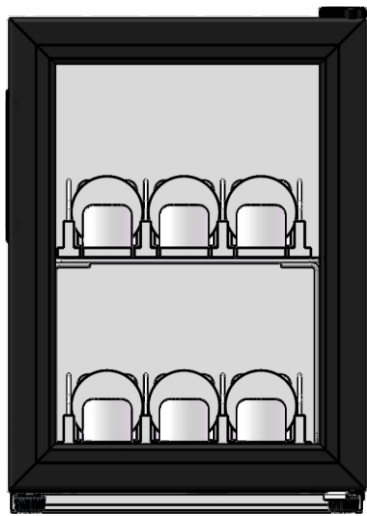

Pack-out For T-25

T-25 Pack-out Capacity

Inside Dimension(WxDxH)	270x325x382mm/10.63"x5.71"x15.04"inch
Outside Dimension(WxDxH)	350x410x482mm/13.78"x16.14"x18.98"inch
Box(WxH)	70x24mm/2.76"x0.945"inch

Facing	Depth	Rows	Total
3	2	1	36
	10	1	