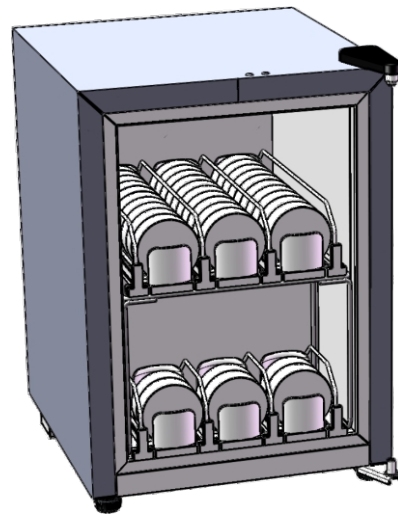

Pack-out For T-25

T-25 Pack-out Capacity

Inside Dimension(WxDxH)	270x325x382mm/10.63"x5.71"x15.04"inch
Outside Dimension(WxDxH)	350x410x482mm/13.78"x16.14"x18.98"inch
Box(WxH)	70x24mm/2.76"x0.945"inch

Facing	Depth	Rows	Total
3	2	1	36
	10	1	